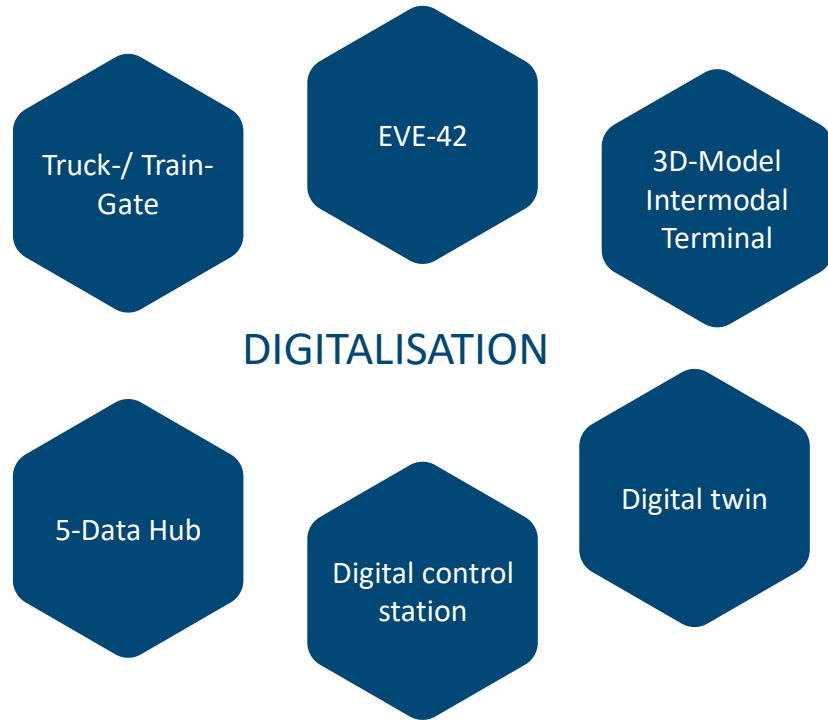

POSSIBILITIES, SOLUTIONS AND CHALLENGES - IN THE NEXT 3 YEARS

Ferry Shipping Summit 2023
Malmö, 21.09.2023

21. September 2023

A MEMBER OF
 PORT OF LÜBECK

 **LHG**
LÜBECKER
HAFEN-GESELLSCHAFT

STRATEGY - NEXT 3 YEARS

A MEMBER OF

 PORT OF LÜBECK

YOUR TRANSPORT.